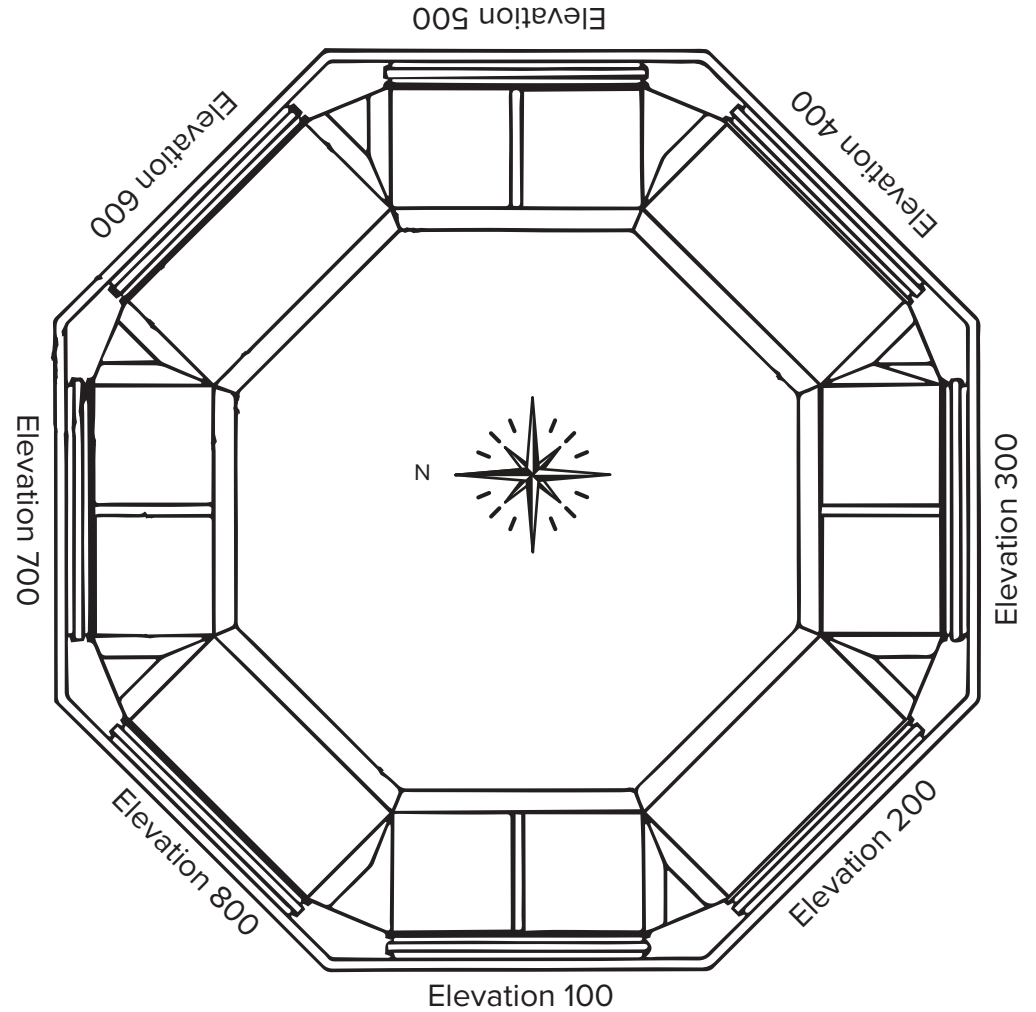

F	F
E	E
D	D
C	C
B	B
A	A
301	302

Elevation 300

F	F
E	E
D	D
C	C
B	B
A	A
701	702

Elevation 700

F
E
D
C
B
A
401

Elevation 400

F
E
D
C
B
A
801

Elevation 800

All Tandem Niches

Niche internal dimensions 25" x 14" x 11.5"

**HOLY CROSS CEMETERY**  
**CATHOLIC CEMETERIES ASSOCIATION**  
*Akron, Ohio*

**Section 23 - Welcoming Jesus Columbarium**